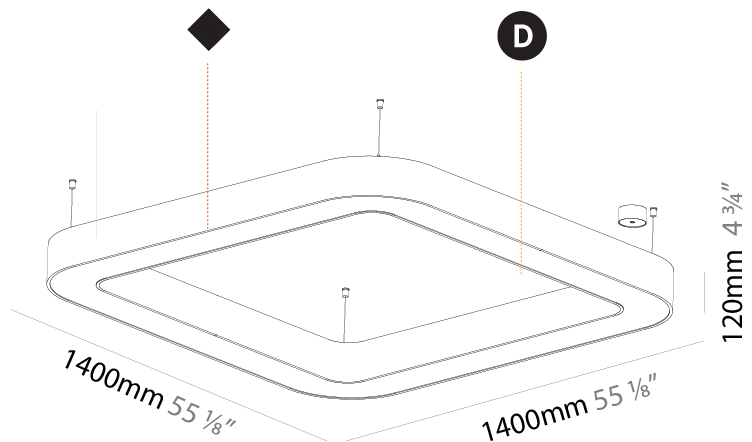

GENERAL

Series: Glorious
Subseries: Glorious Quantum
Brand: Prolight
Division: Architectural
Mounting Type: Suspension
Mounting Location: Ceiling
Subcategory: Ambient

PHYSICAL

Shape: Square
Length (mm): 1400
Length (in): 55 1/8
Width (mm): 1400
Width (in): 55 1/8
Height (mm): 120
Height (in): 4 3/4
Max. Overall Height (mm): 2120
Max. Overall Height (in): 83 7/16
Light Distribution: Direct / Indirect
Weight (kg): 18.463
Weight (lbs): 40.62
Diffuser: PMMA - Opal or Micro-Prism
Fixture Finish: SSR / BKV / CWI / CRY / HAB / LAG / UFT / ITA / RUA / RUR / MIC / FTG / MYG / TWT / LOD / PUS / FRO / FUP / KIA / POP / BLS / SPG / MEY / GOH / GUM / CHC / COM / ABZ / JAG / OBR / MOS / ROR
Fixture Material: Aluminum

ELECTRICAL

Lamp Type: LED (Zhaga Standard)
Input Wattage (W): 120
Total Output Wattage (W): 96 / 76.8 (3500K)
Dimming: Non-Dimming / Phase Dimming (120Vac only) / 0-10V Dimming
Driver Included: Yes
Driver Location: Integrated
Driver Type: Constant Current - 120 / 277Vac
Driver Class: Class 2
Input Voltage (V): 120 - 277
Constant Current (MA): 350 / 800 (3500K)

LED

Color Temperature (°K): 3000 / 3500 / 4000
Max. Delivered Lumen (lm): 7380 / 7644 / 7800 Direct / 5120 / 5556 / 5400 Indirect
CRI: >80 CRI
Efficiency (%): 69.8
Lamp Life (hrs): 50000

OPTICAL

RATINGS AND CERTIFICATIONS

Certified By: Certified for North American Standards
IP rating: IP20